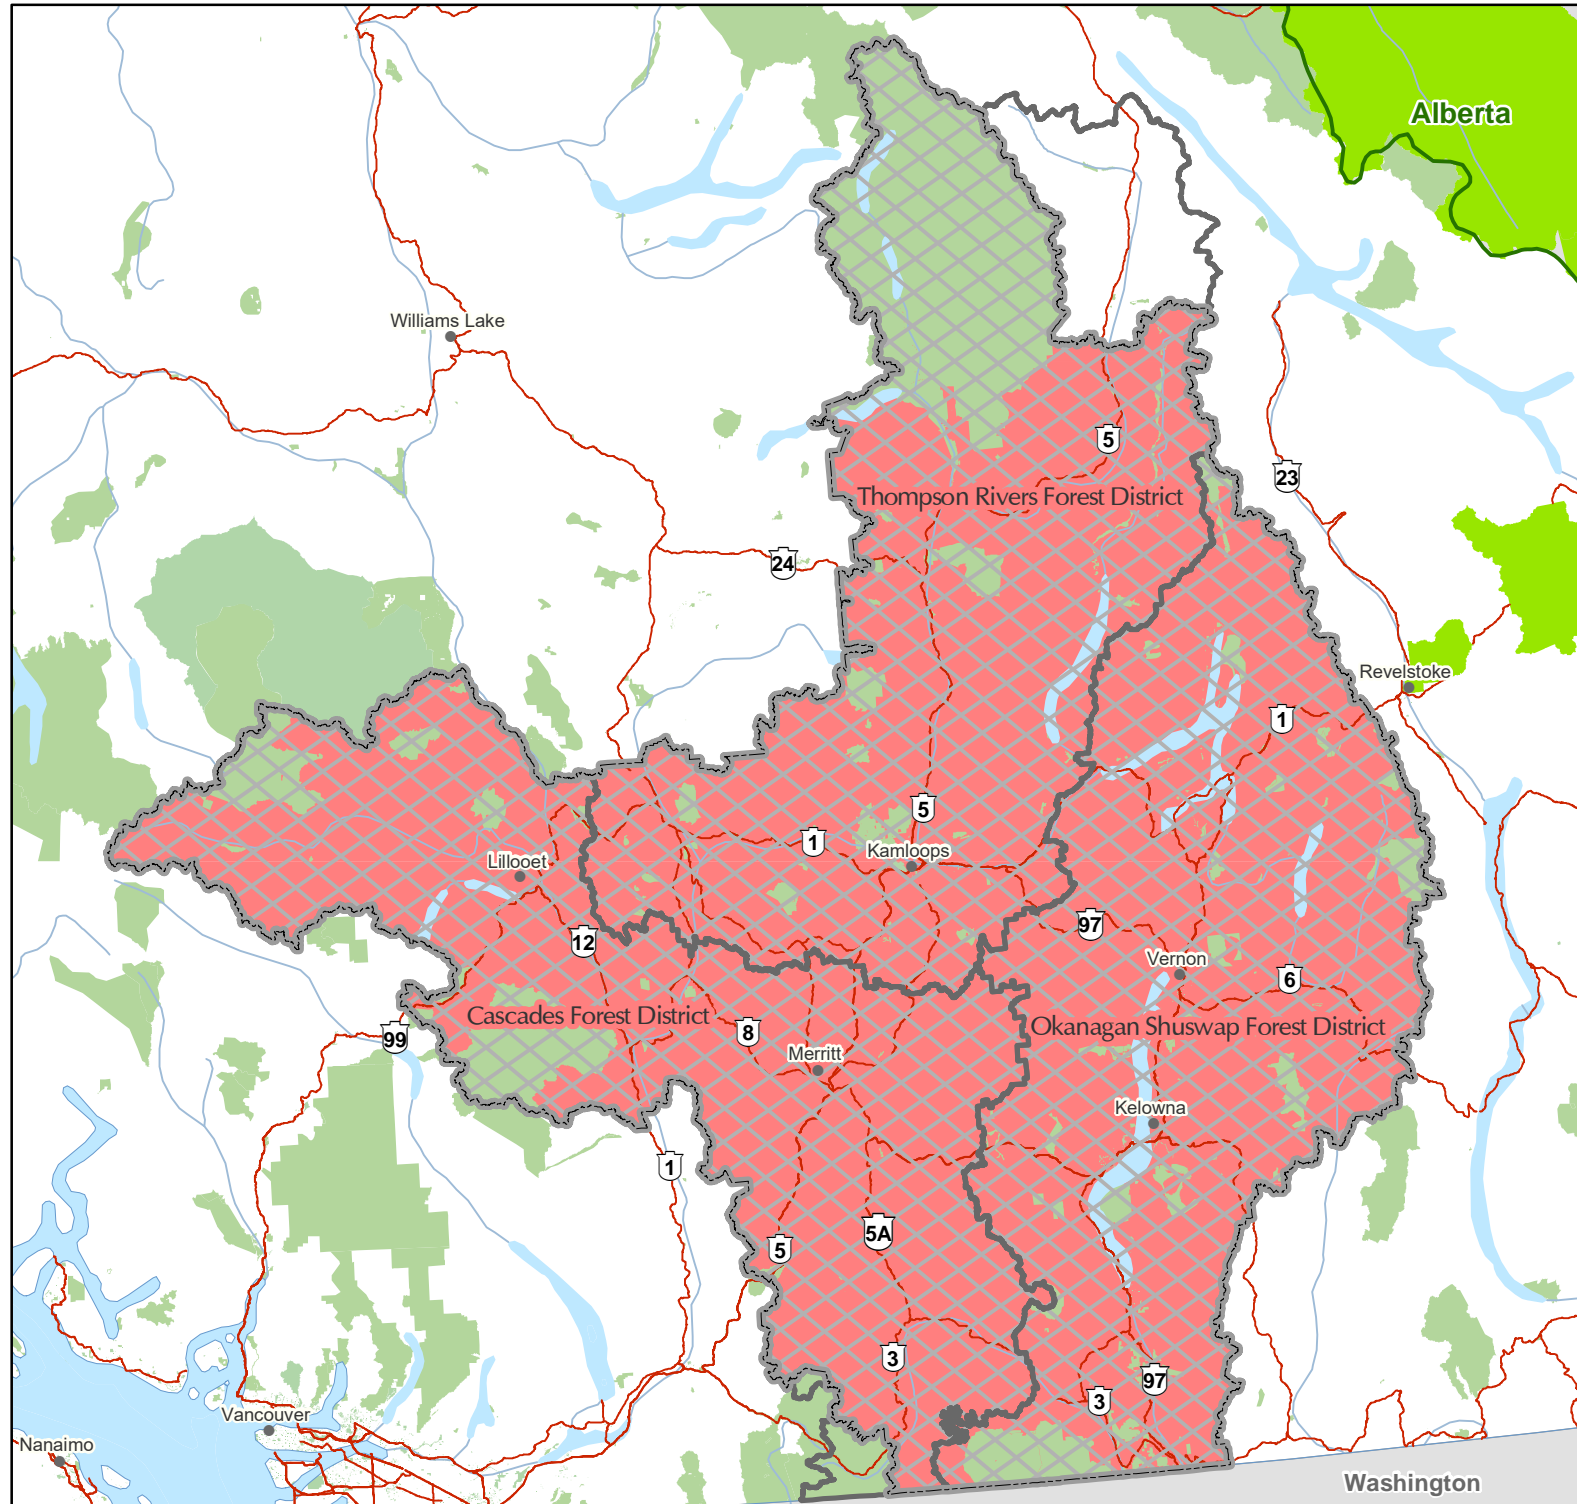

# Kamloops Fire Centre Prohibition Areas

 **Prohibition Area\***  
 Kamloops Fire Centre  
 Fire Zone Boundary  
 BC Parks / Protected Area  
 National Park

1:2,250,000

**Effective Date:**  
 12:00 noon (PDT) July 26, 2018 – 12:00 noon (PDT) October 15, 2018, or until the order is rescinded.

**\*Prohibition Area** restricts the following:

- Campfires as defined in the Wildfire Regulation
- Category 2 open fire
- Category 3 open fire
- Fireworks, including firecrackers;
- Sky Lanterns;
- Burn Barrels or Burn Cages of any size or description;
- Binary Exploding Targets (pre-packaged or homemade explosives such as Tannerite, Thundershot, Gyphon, Firebird SS65, Sureshot, or similar products);
- Tiki and similar kind of torches; and,
- Chimineas, outdoor stoves and other portable campfire apparatuses not CSA or ULC approved.

Produced By:

Ministry of  
Forests, Lands, Natural  
Resource Operations  
and Rural Development

BC Wildfire Service

Created Date: July 19, 2018  
 Created by: JABURTON  
 Coordinate System: NAD 1983 Albers